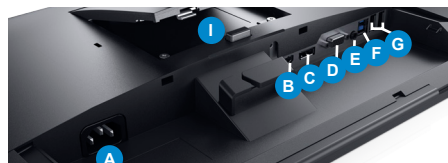

Connectivity

Image enlarged and cropped to show detail

- A AC power
- B HDMI
- C DisplayPort
- D VGA
- E Audio line-out
- F USB 3.0 upstream
- G USB 2.0 downstream
- H USB 3.0 downstream
- I Stand lock