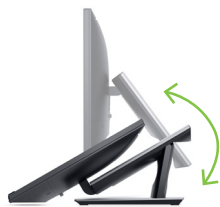

Dell 24 Touch Monitor | P2418HT

Articulating stand lets you position the screen in the ideal position for touch navigation.

Extended tilt and height adjustable
(-5°– 60°)