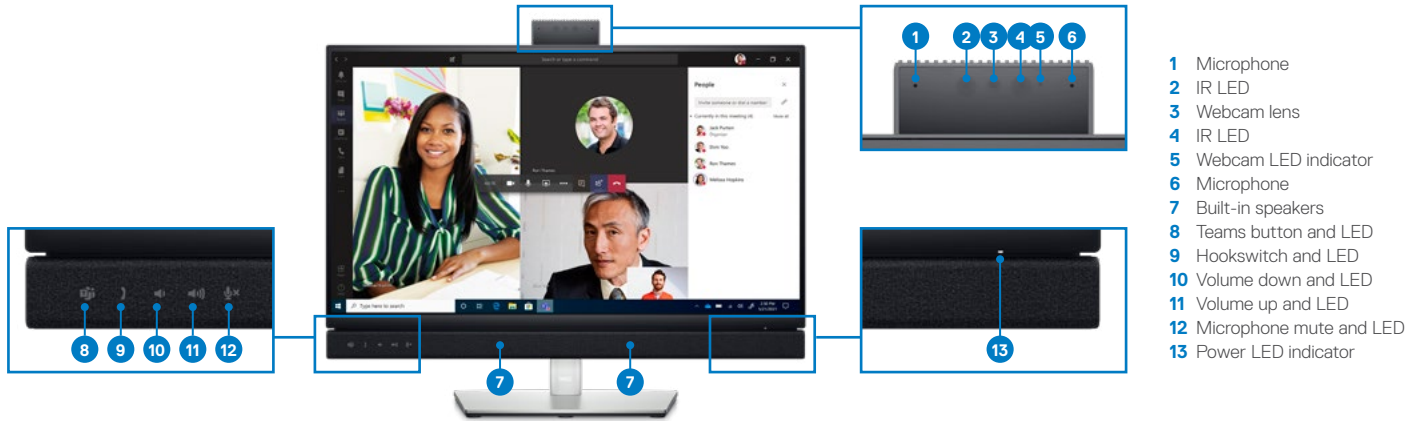

Recommended Accessories

DELL 24 VIDEO CONFERENCING MONITOR | C2422HE

Video Conferencing Features

Easily adjust the panel to your preferred viewing position.