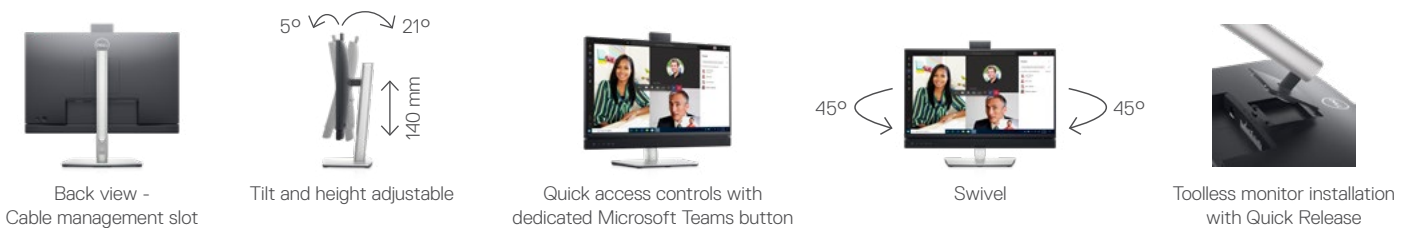

Recommended Accessories

DELL 24 VIDEO CONFERENCING MONITOR | C2422HE

Video Conferencing Features

Easily adjust the panel to your preferred viewing position.

Connectivity

1 Security lock slot	4 DisplayPort (in)	7 USB-B upstream port	10 Super speed USB 5Gbps (USB 3.2 Gen1)
2 Power connector	5 USB-C upstream/DisplayPort	8 Super speed USB 5Gbps (USB 3.2 Gen1)	11 Headphone jack
3 HDMI port	6 DisplayPort (out)	9 RJ45 connector	12 USB-C downstream port
			13 Stand lock

† World's first 24" FHD video conferencing monitor certified for Microsoft Teams. Based on Dell analysis of publicly available information of competitive desktop monitors, October 2020.
* Dell monitors are #1 Worldwide for 7 consecutive years (2013, Q2 to 2020, Q3)! Source: IDC Worldwide Quarterly PC Monitor Tracker, Q3, 2020.

** Based on Dell internal analysis of battery life usage model calculations and 3 million keystrokes per year, November 2019. Results vary depending on usage and computing conditions.

1 Windows Hello requires specialized hardware, including fingerprint reader, illuminated IR sensor or other biometric sensors.

2 Ethernet connection via the RJ45 port.

3 Source: TÜV Rheinland certified – Low Blue Light Hardware Solution and Flicker Free.

4 For a copy of the Limited Hardware Warranty, write to Dell USA LP, Attention: Warranties One Dell Way, Round Rock, TX 78682 or see dell.com/warranty for details.

5 Advanced Exchange Service: Dell will send you a replacement monitor the next business day in most cases, if deemed necessary after phone/online diagnosis. Shipping times may vary by location and for monitors 55" and above. Fee charged for failure to return defective unit. See dell.com/servicecontracts/global for details.