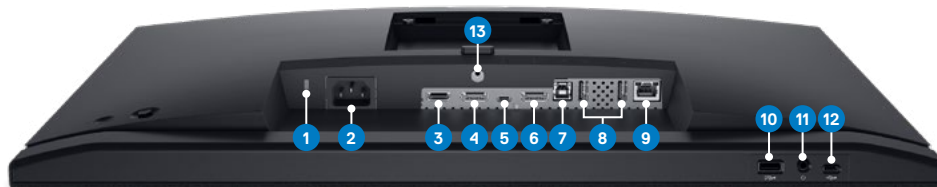

## Connectivity

- |                      |                              |  |   |
|----------------------|------------------------------|--|---|
| 1 Security lock slot | 4 DisplayPort (in)           | 7 USB-B upstream port                  | 10 Super speed USB 5Gbps (USB 3.2 Gen1) |
| 2 Power connector    | 5 USB-C upstream/DisplayPort | 8 Super speed USB 5Gbps (USB 3.2 Gen1) | 11 Headphone jack                       |
| 3 HDMI port          | 6 DisplayPort (out)          | 9 RJ45 connector                       | 12 USB-C downstream port                |
|                      |                              |  | 13 Stand lock                           |